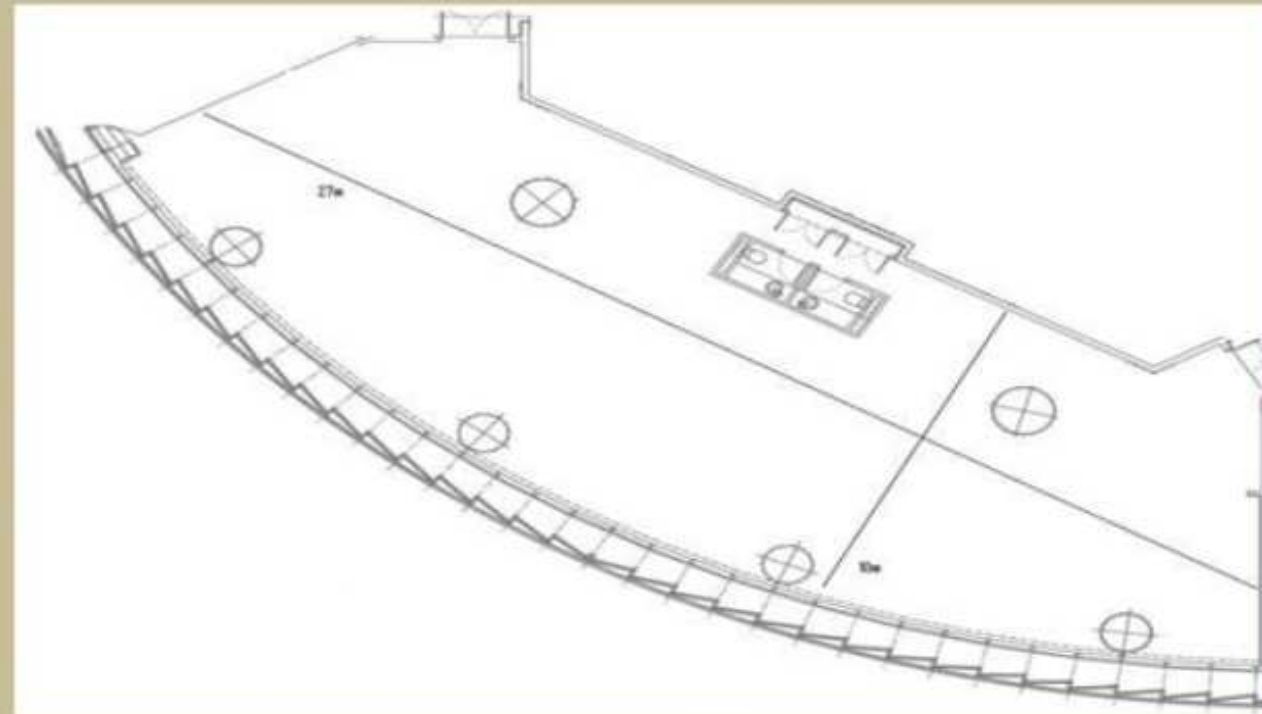

Ámsterdam

The hotel offers 22 meeting halls, distributed amongst four floors and named after several cities which hosted the Olympic Games. The meeting rooms' sizes oscillate between 30m² and 1500m², they are detachable, totally soundproofed and feature free WiFi connection. Most of them boast natural lighting and privileged, unique views over the city.

Dimensiones

Largo x Ancho

27m x 10m

Superficie M2

200

Altura del Techo

2,76 m

Medidas de la
puerta

Alto x Ancho

2,22m x 1,65 m

Planta

3era

Luz Natural

Sí

Escuela

Teatro