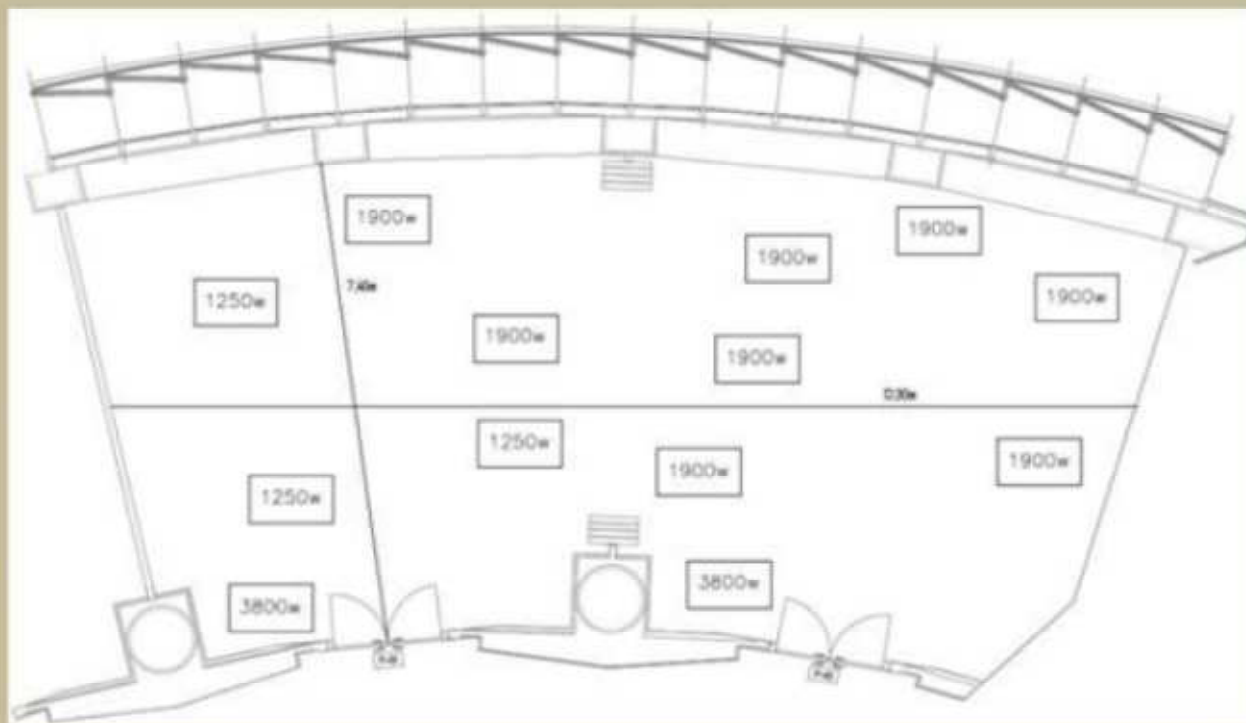

Seúl (I + II)

The hotel offers 22 meeting halls, distributed amongst four floors and named after several cities which hosted the Olympic Games. The meeting rooms' sizes oscillate between 30m² and 1500m², they are detachable, totally soundproofed and feature free WiFi connection. Most of them boast natural light and offer privileged, unique views over the city.

Dimensiones

Largo x Ancho

13,90m x 7,40m

Superficie M²

60 +60 = 120

Altura del Techo

2,76m

Medidas de la
puerta

Alto x Ancho

2,30m x 1,60m

Planta

28va

Luz Natural

Sí

	Escuela	Teatro	Imperial	"U"	Cabaret	Banquete	Buffet	Cóctel
Seúl I	24	40	22	20	18	30	20	40
Seúl II	24	40	20	20	18	30	20	40
Seúl	56	90	38	36	42	70	60	90