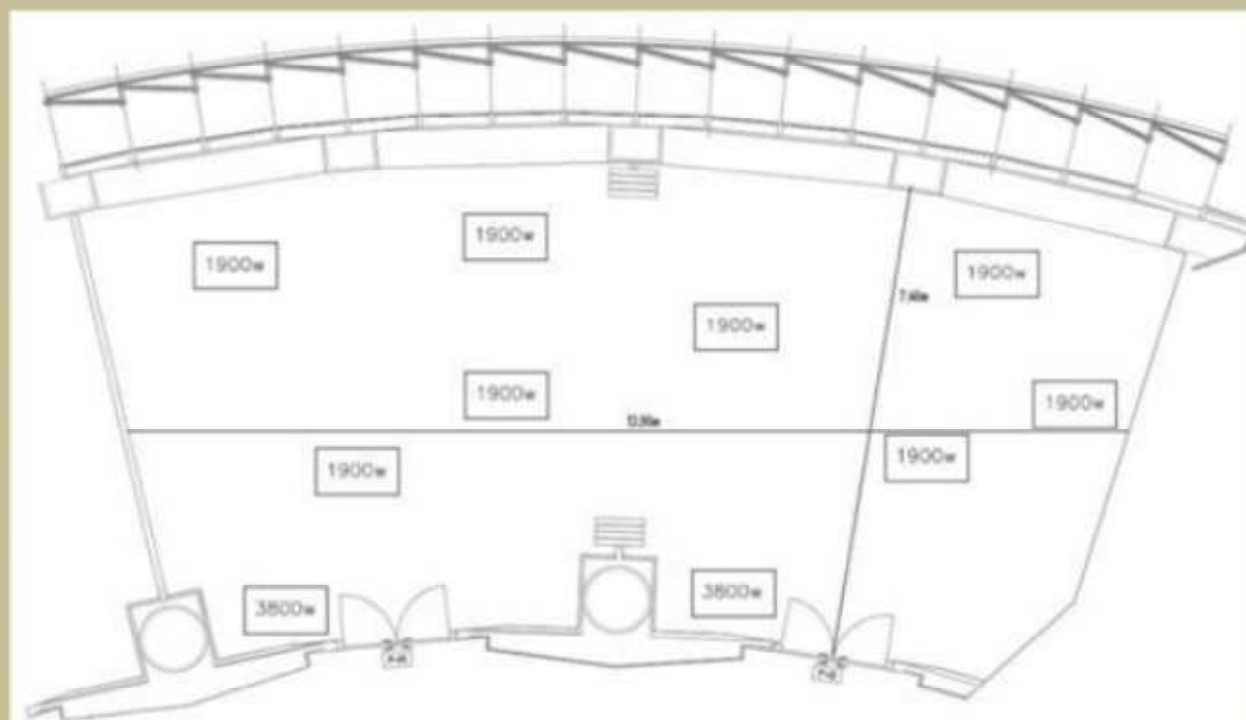

Sidney (I + II)

The hotel offers 22 meeting halls, distributed amongst four floors and named after several cities which hosted the Olympic Games. The meeting rooms' sizes oscillate between 30m² and 1500m², they are detachable, totally soundproofed and feature free WiFi connection. Most of them boast natural light and offer privileged, unique views over the city.

Dimensiones

Largo x Ancho

13,90m x 7,40

Superficie M²

60 +60 = 120

Altura del Techo

2,76m

Medidas de la
puerta

Alto x Ancho

2,30m x 1,60m

Planta

6ta

Luz Natural

Sí

	Escuela	Teatro	Imperial	"U"	Cabaret	Banquete	Buffet	Cóctel
Sydney I	24	40	22	20	18	-	-	-
Sydney II	24	40	20	20	18	-	-	-
Sydney	56	90	38	36	42	-	-	-